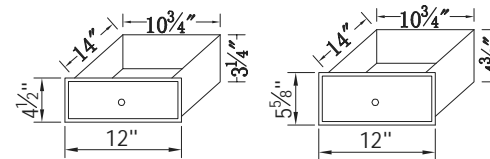

Front view

Side view

- Teak finish
- GuangXi White marble
- Drawer installed with full extension slides

Top view

DWG. NO.:
VF-1048

MODEL NO.:

ALTERATIONS

1	
2	
3	
4	