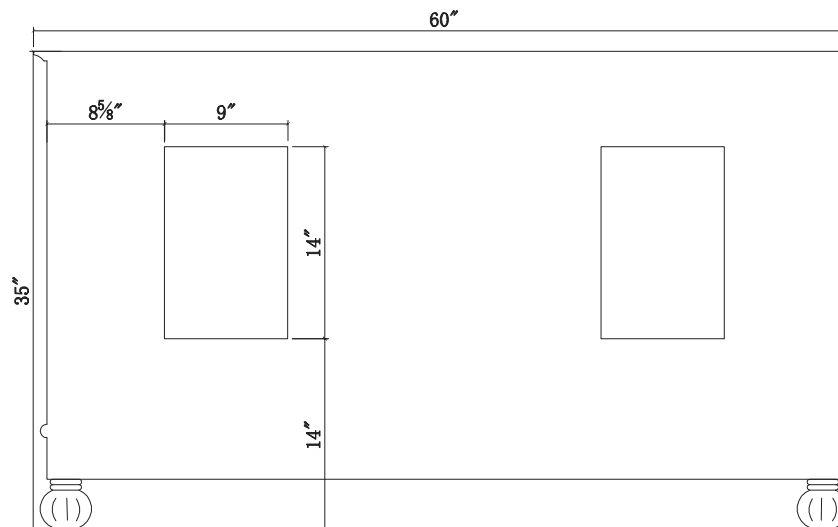

Front view

Side view

- Teak finish
- GuangXi White marble
- Drawer installed with full extension slides

Top view

DWG. NO.:
VF-1048

MODEL NO.:

ALTERATIONS

1	
2	
3	
4	