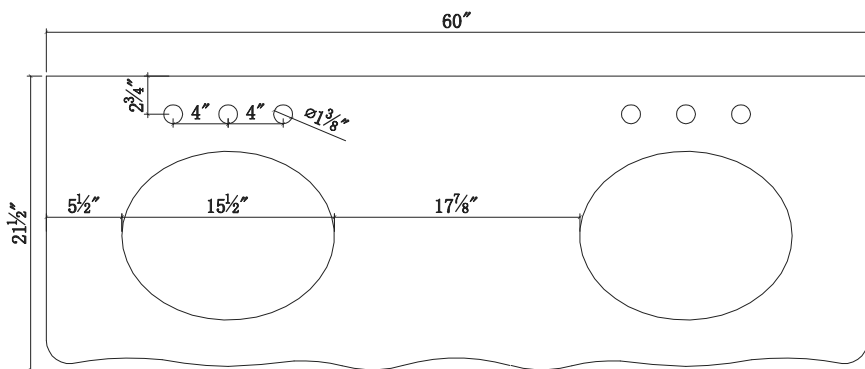

Front view

Side view

- Teak finish
- GuangXi White marble
- Drawer installed with full extension slides

Top view

DWG. NO.:
VF-1048

MODEL NO.:

ALTERATIONS

1	
2	
3	
4	

FOR PROPOSAL ONLY ALL DIMENSIONS TO BE VERIFIED

SCALE:

DWG. BY:

CHECKED BY:

DATE:

PROJECT:

Qty:

Color: