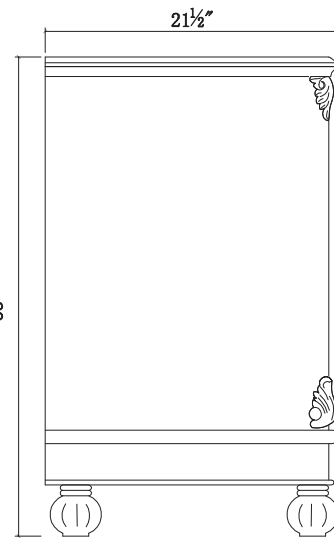

Front view

Side view

- Teak finish
- GuangXi White marble
- Drawer installed with full extension slides

Top view

DWG. NO.:
VF-1048

MODEL NO.:

ALTERATIONS

1	
2	
3	
4	